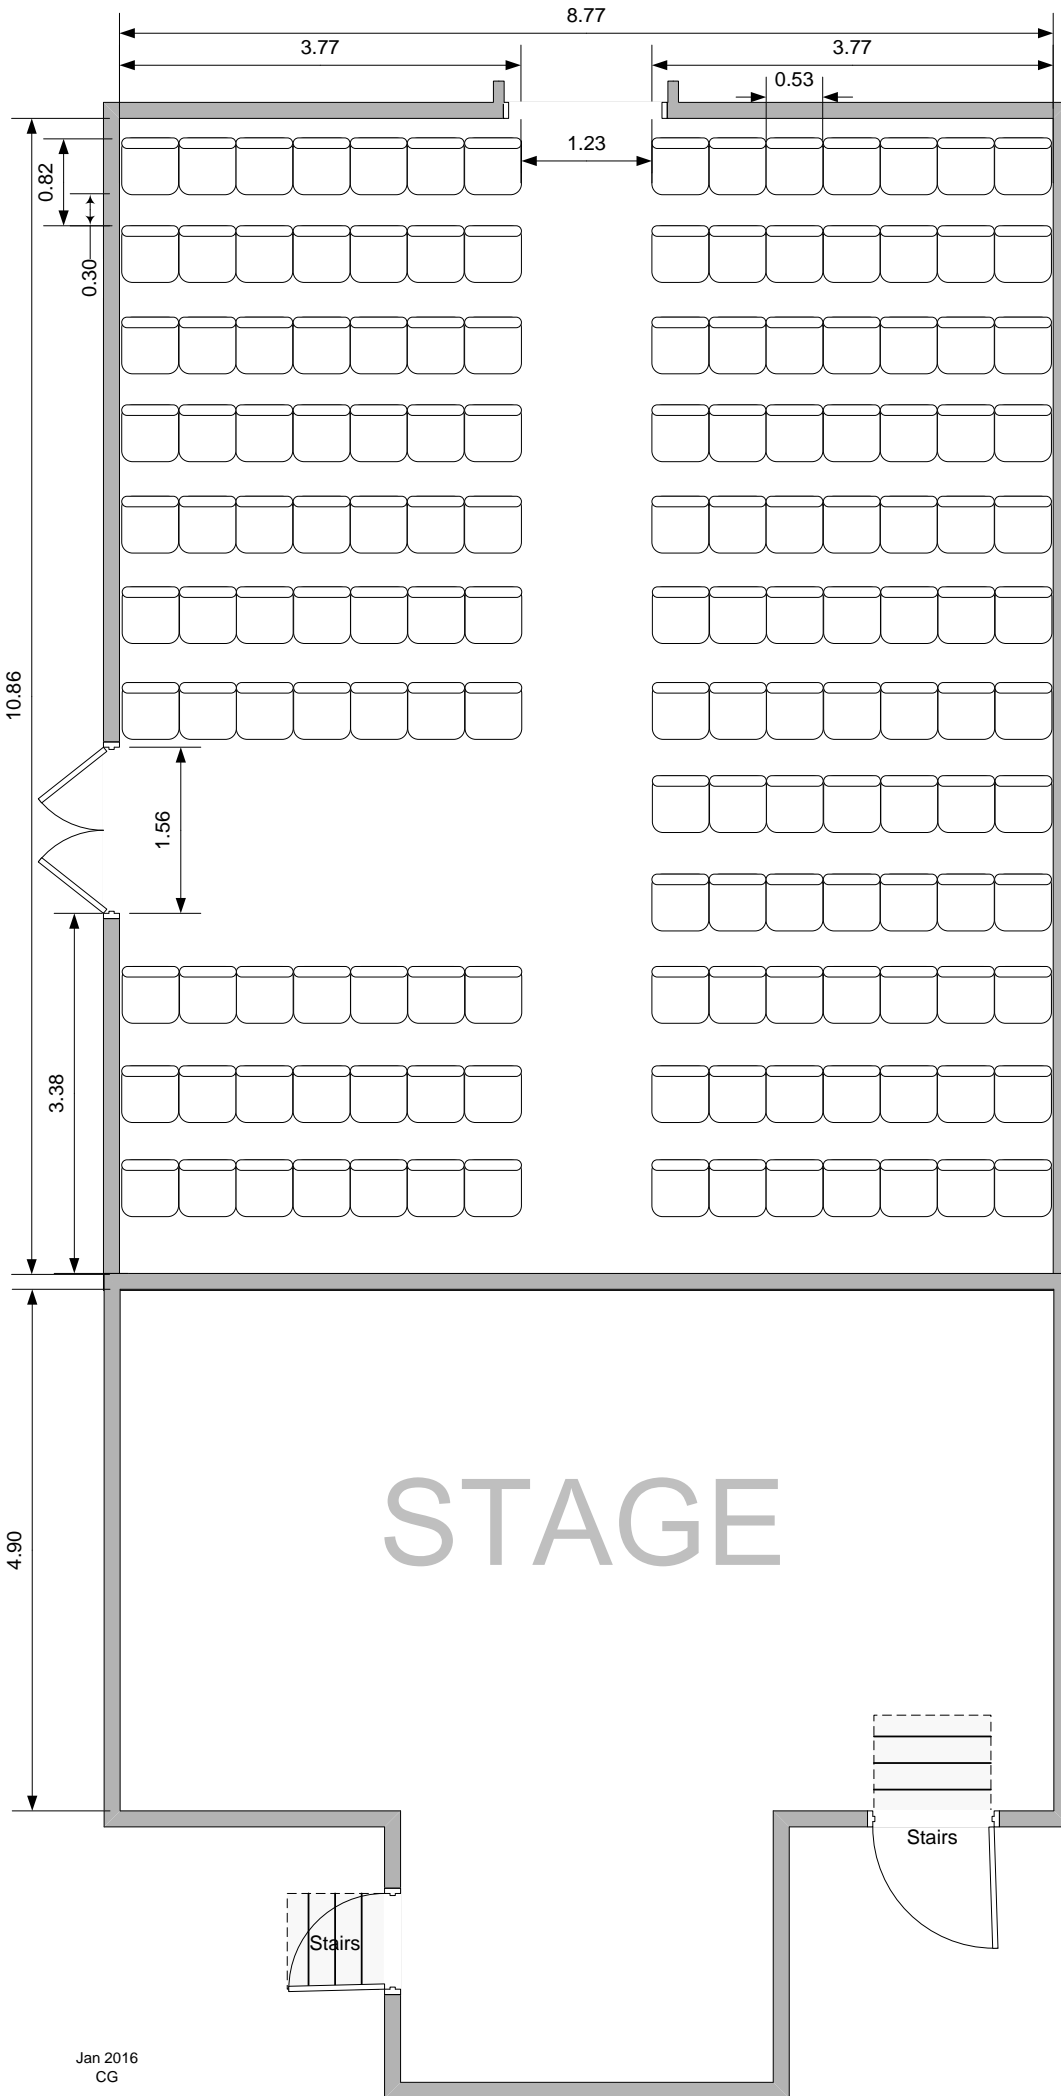

# cornerHOUSE Studio

Side elevation