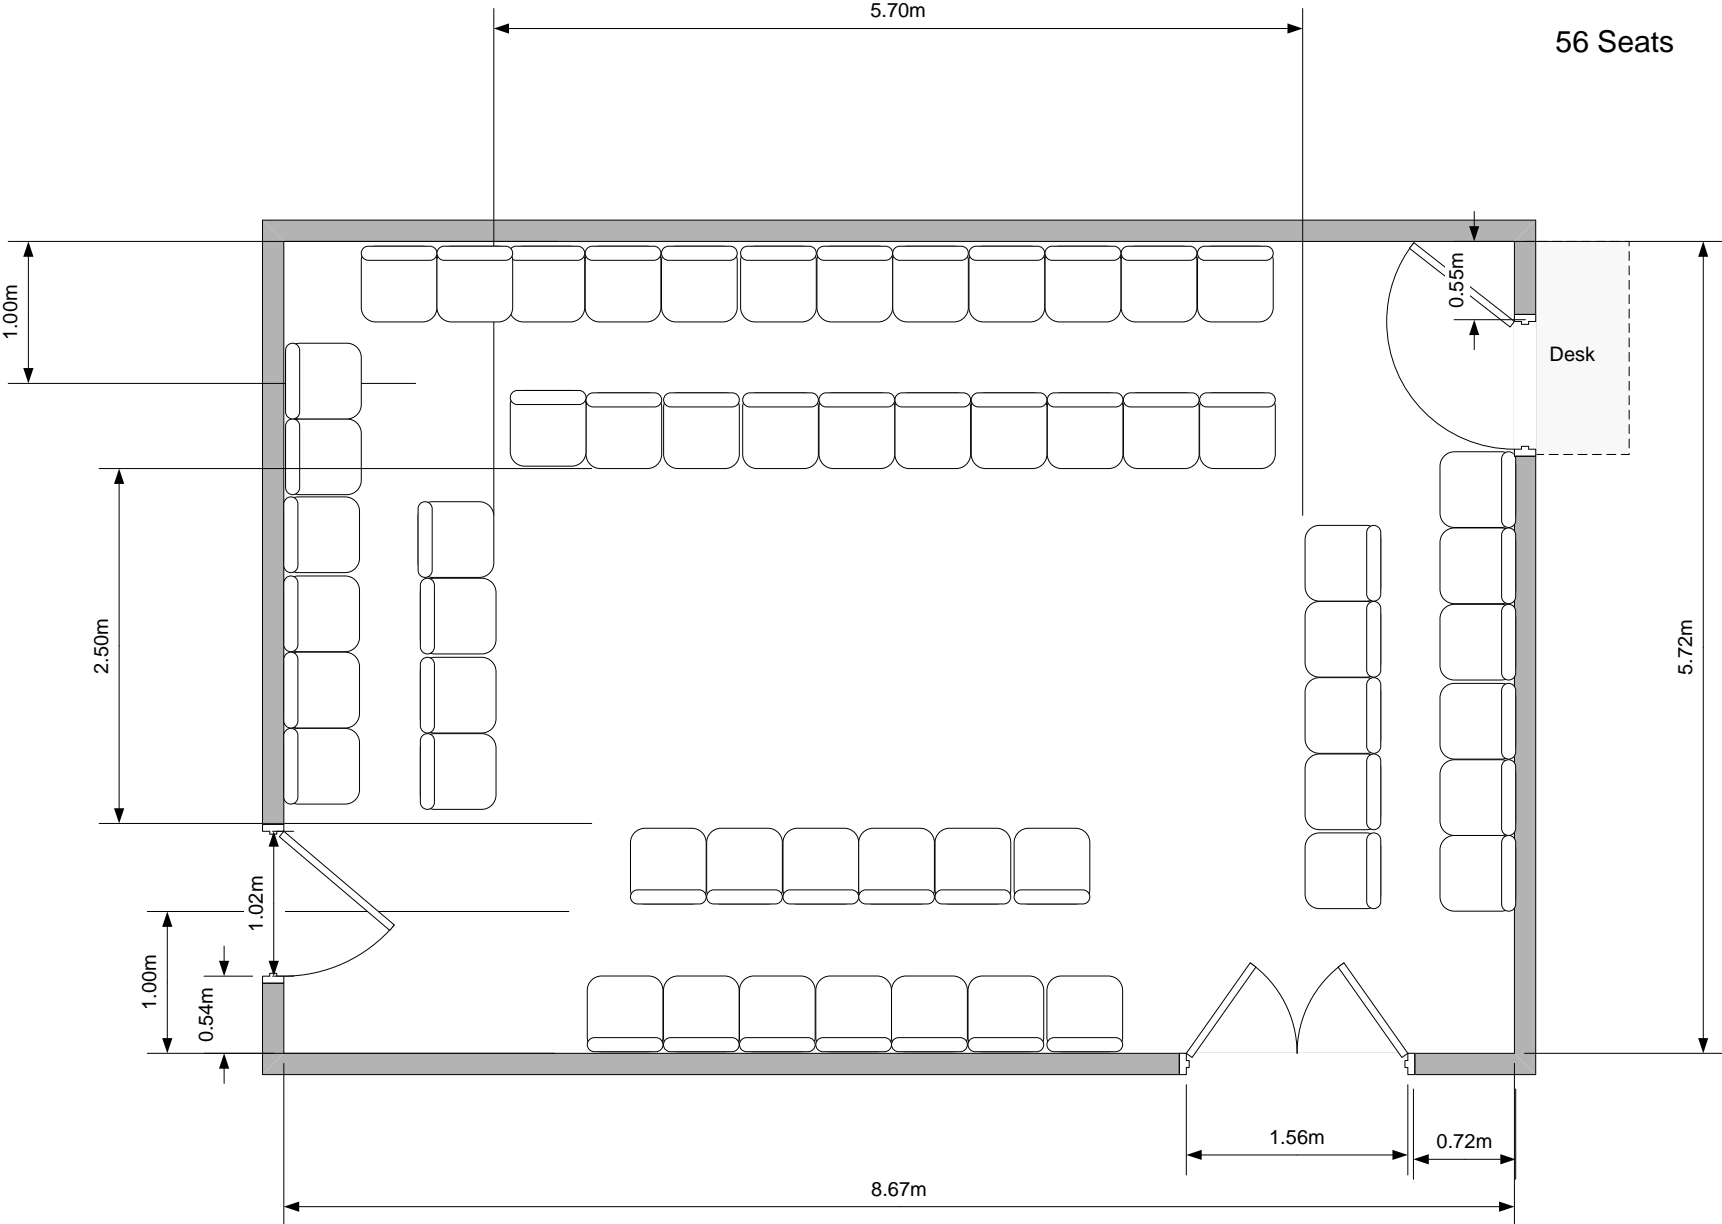

cornerHOUSE Studio

Seating example 1

cornerHOUSE Studio

Seating example 2

56 Seats
5 Panels (1m x 2m)
Raised center stage

cornerHOUSE Studio

Seating example 3

51 Seats
6 Panels (1m x 2m)
Raised FORWARD STAGE