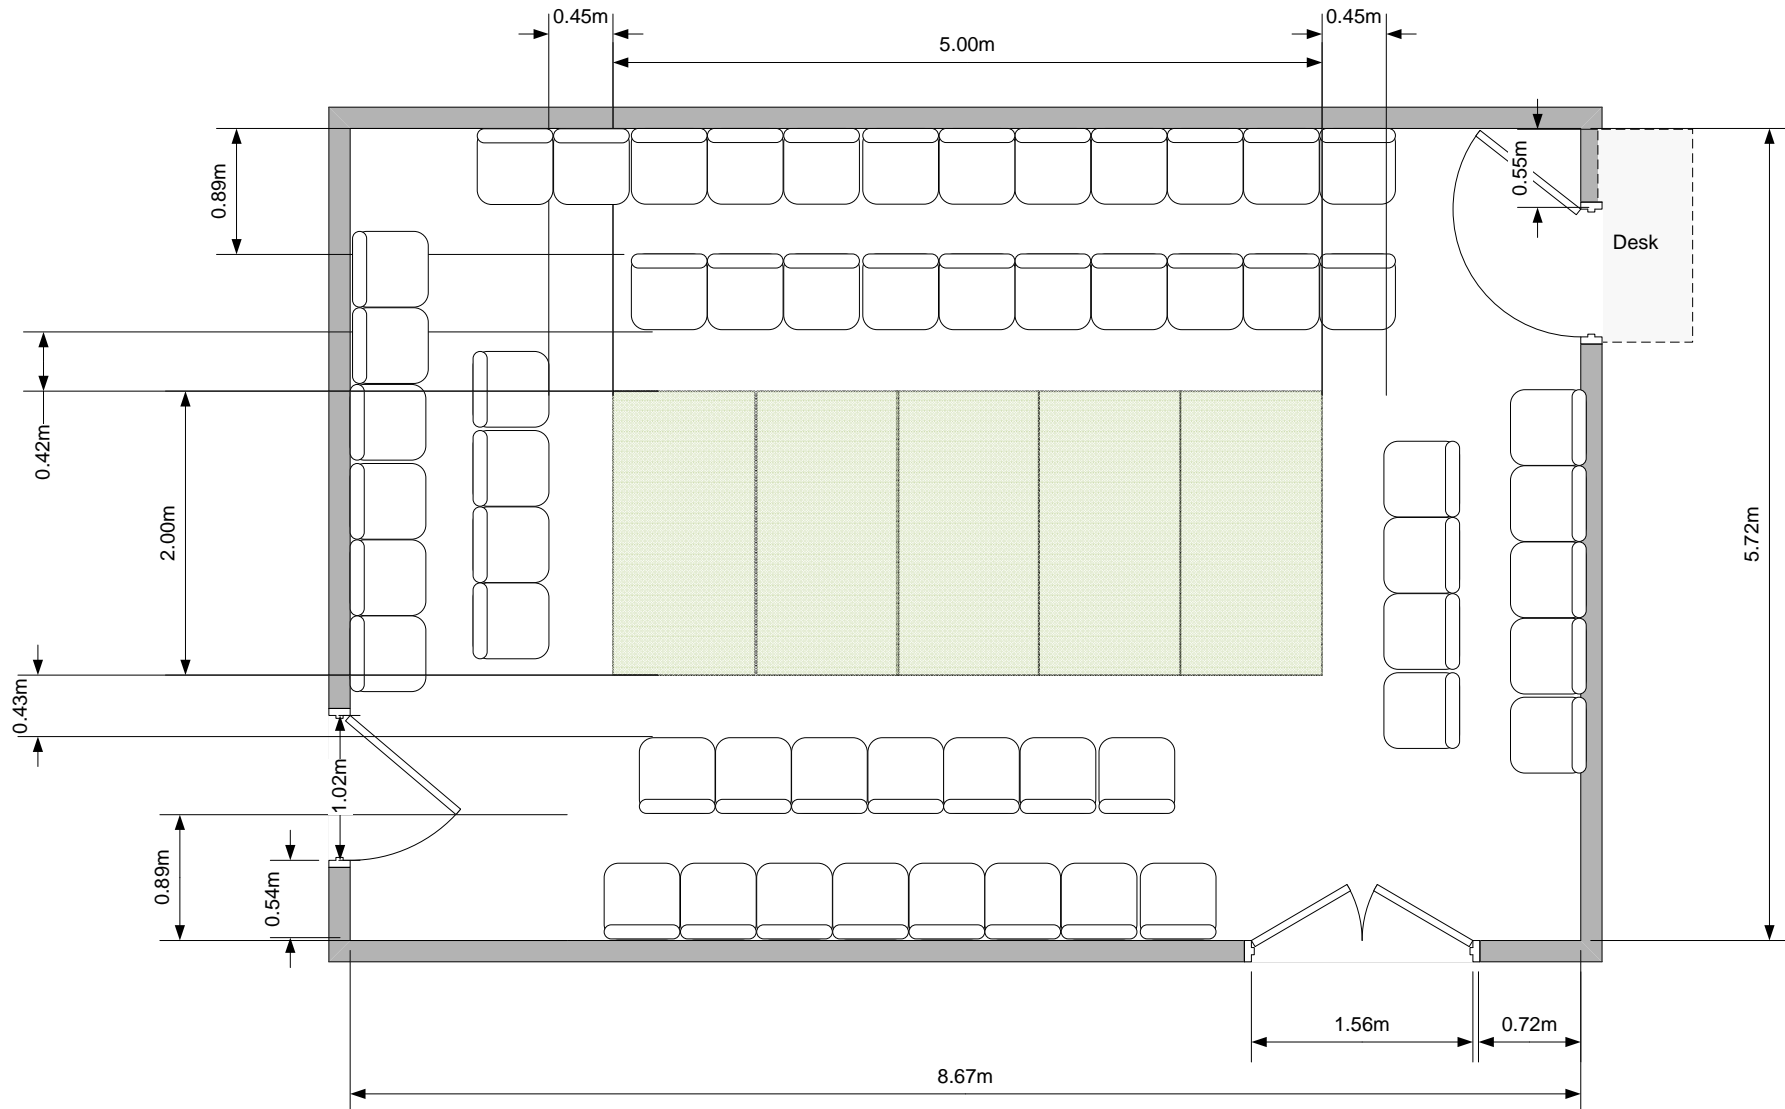

cornerHOUSE Studio

Seating example 1

cornerHOUSE Studio

Seating example 2

56 Seats
5 Panels (1m x 2m)
Raised center stage

cornerHOUSE Studio

Seating example 3

51 Seats
6 Panels (1m x 2m)
Raised FORWARD STAGE